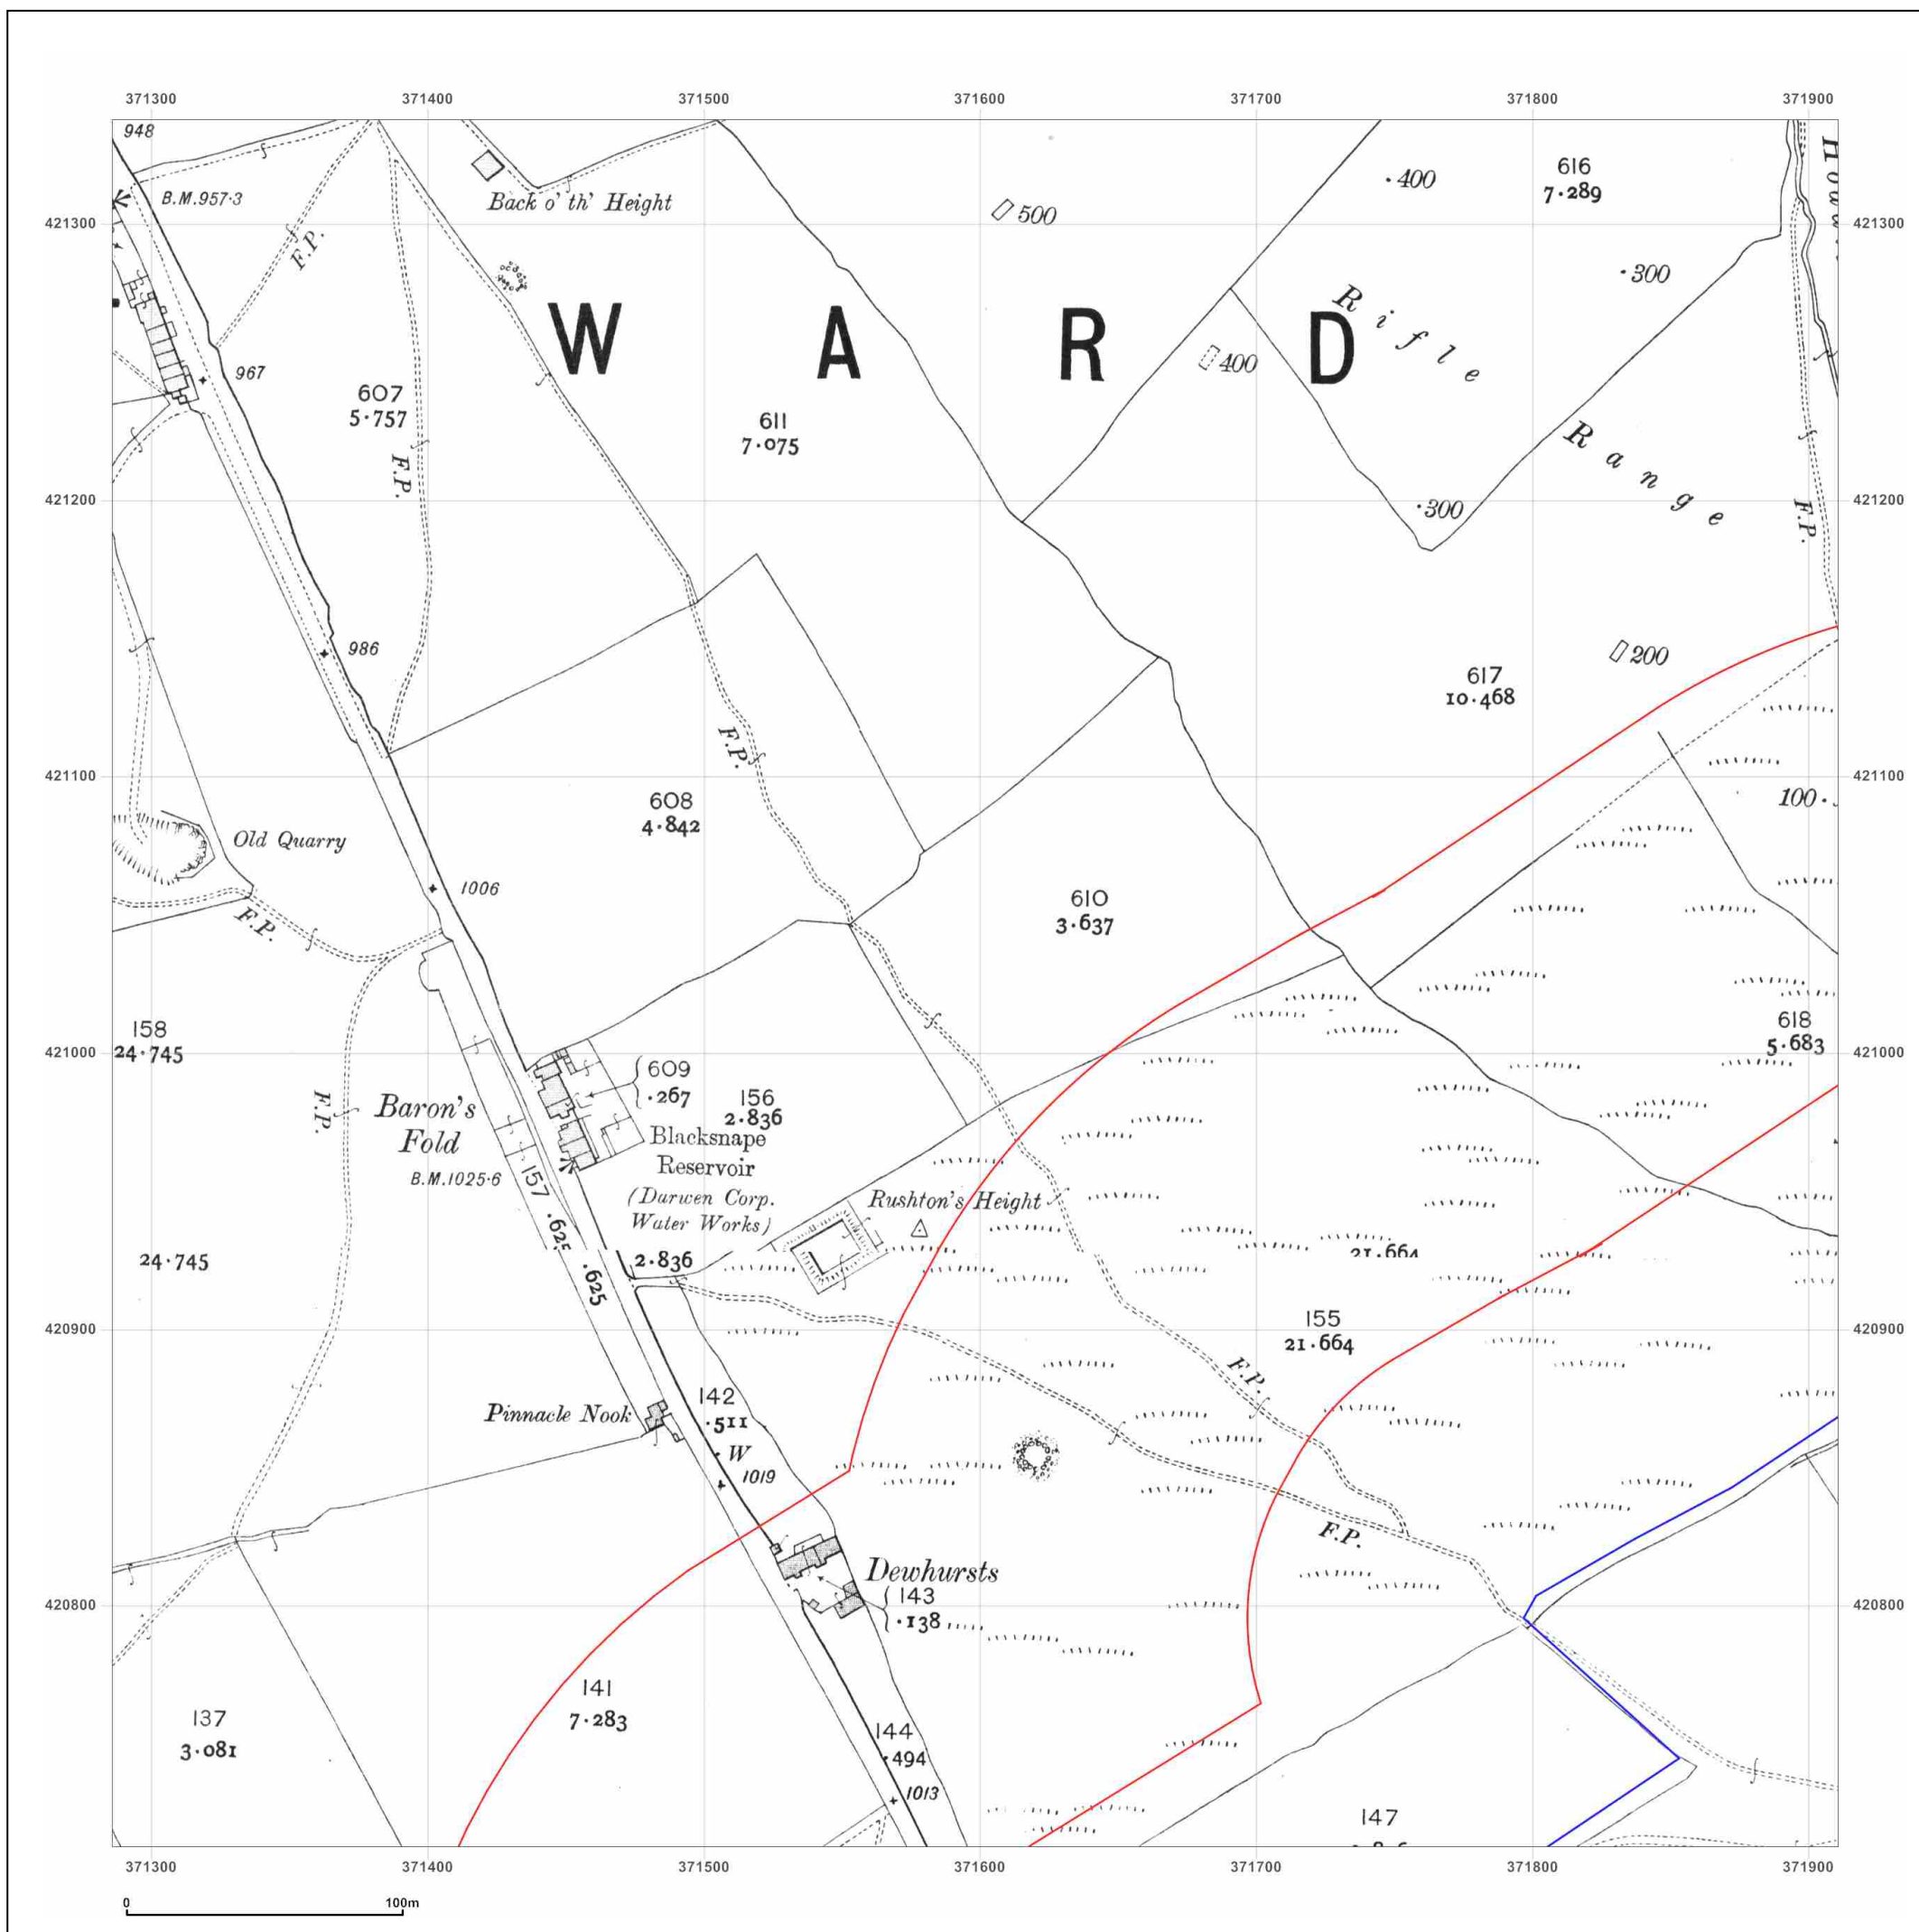

Site Details:

CUCKOLDMANS FARM,
ROMAN ROAD, DARWEN, BB3
3PP

Client Ref: Graham_Anthony_Associates
Report Ref: GS-3434916_LS_1_2
Grid Ref: 371598, 421025

Map Name: County Series

Map date: 1911

Scale: 1:2,500

Printed at: 1:2,500

Surveyed 1911
Revised 1911
Edition N/A
Copyright N/A
Levelled N/A

Surveyed 1911
Revised 1911
Edition N/A
Copyright N/A
Levelled N/A

Produced by
Groundsure Insights
T: 08444 159000
E: info@groundsure.com
W: www.groundsure.com

© Crown copyright and database rights 2015 Ordnance Survey 100035207

Production date: 09 November 2016

To view map legend click here [Legend](#)