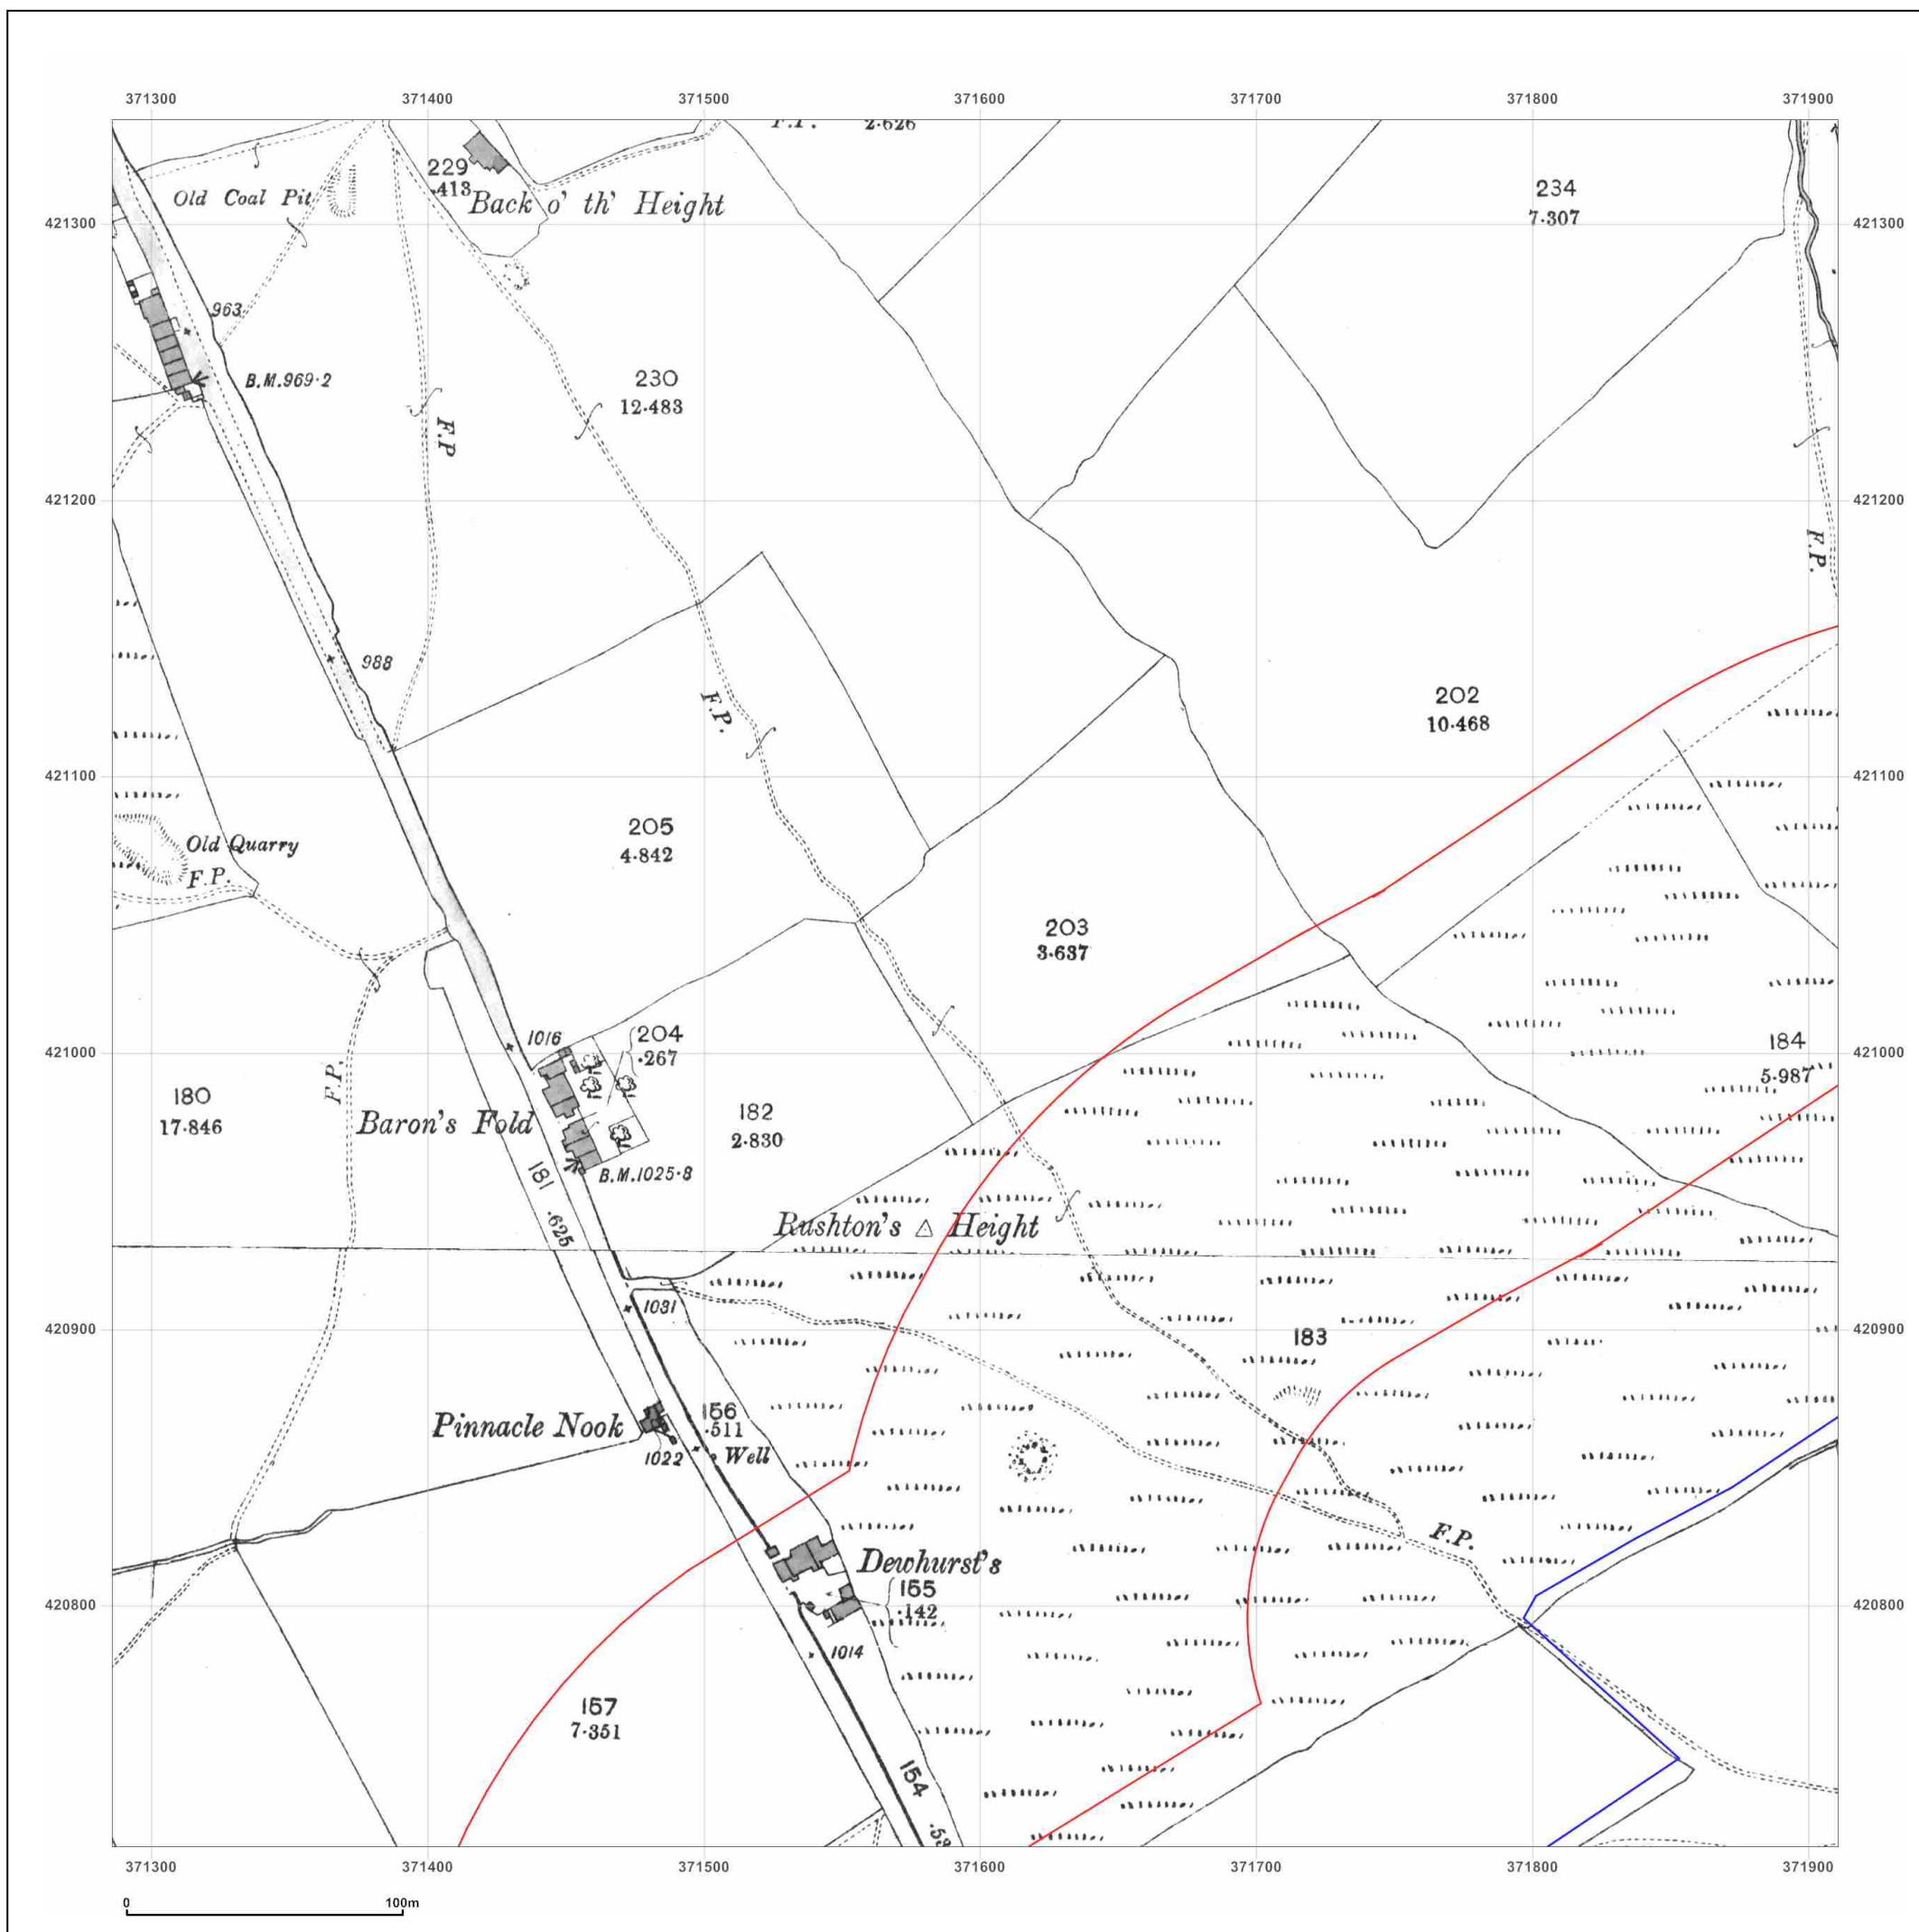

Site Details:

CUCKOLDMANS FARM,
ROMAN ROAD, DARWEN, BB3
3PP

Client Ref: Graham_Anthony_Associates
Report Ref: GS-3434916_LS_1_2
Grid Ref: 371598, 421025

Map Name: County Series

Map date: 1892

Scale: 1:2,500

© Crown copyright and database rights 2015 Ordnance Survey 100035207

Production date: 09 November 2016

To view map legend click here [Legend](#)

Site Details:

CUCKOLDMANS FARM,
ROMAN ROAD, DARWEN, BB3
3PP

Client Ref: Graham_Anthony_Associates
Report Ref: GS-3434916_LS_1_2
Grid Ref: 371598, 421025

Map Name: County Series

Map date: 1911

Scale: 1:2,500

Printed at: 1:2,500

Surveyed 1911
Revised 1911
Edition N/A
Copyright N/A
Levelled N/A

Map Name: County Series

Map date: 1929-1930

Scale: 1:2,500

Printed at: 1:2,500

Surveyed 1930
Revised 1930
Edition N/A
Copyright N/A
Levelled N/A

Surveyed 1929
Revised 1929
Edition N/A
Copyright N/A
Levelled N/A